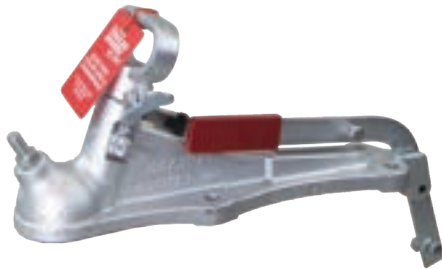

ELECTRIC
R1818A

Dacromet 4.5TN 4 Hole Handbrake
50mm

BC# 9343965003213