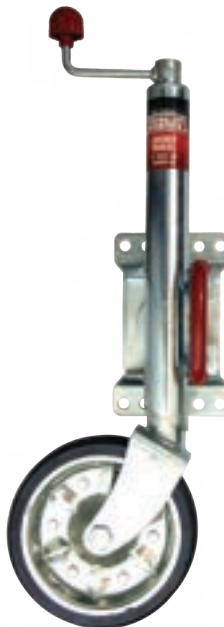

750Kg  
Swivel  
Including U bolt clamp

BC# 9343965003954

STATIC WEIGHT

**8"**

**R2124**

350Kg  
Swivel  
Clamp weld on

BC# 9343965004722

STATIC WEIGHT